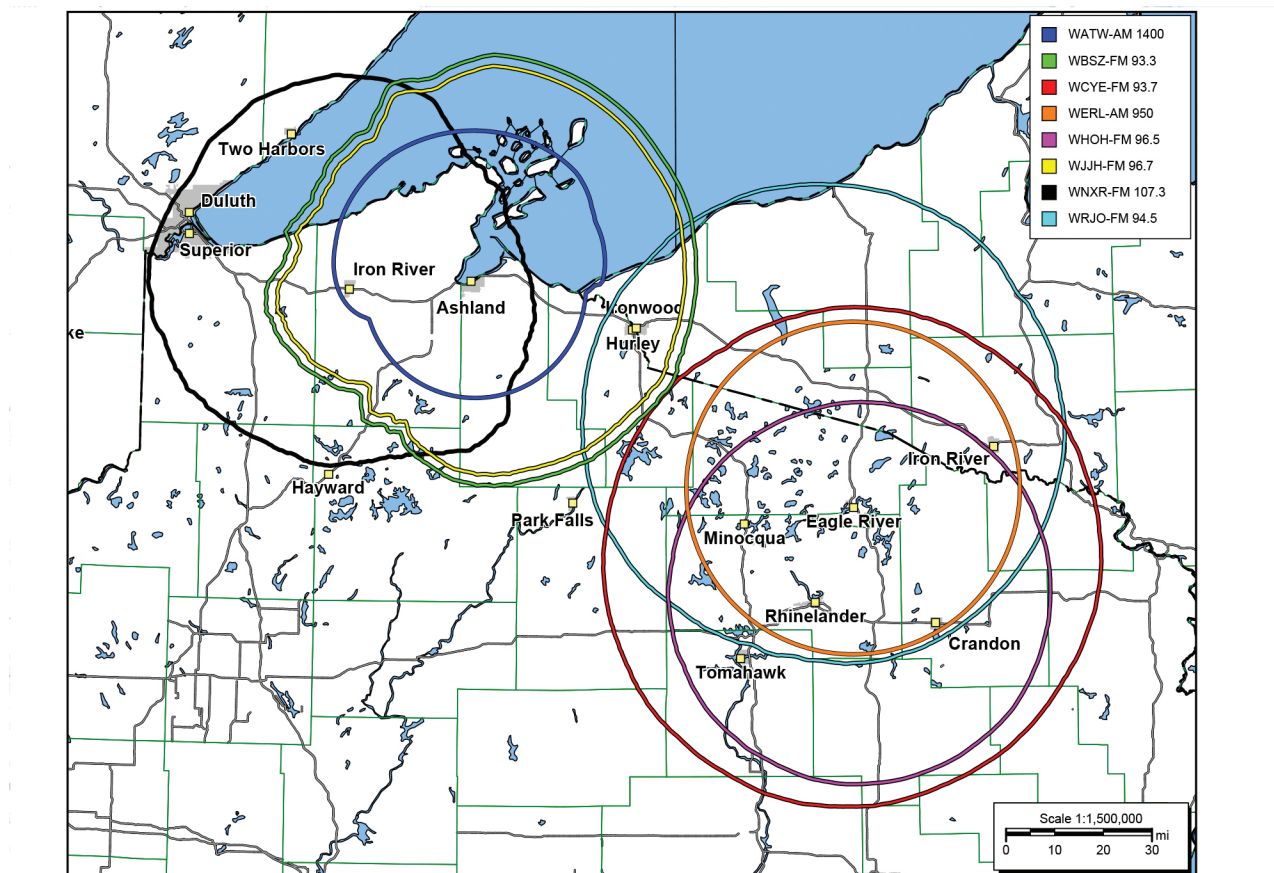

The Heartland Stations

The Heartland Stations are comprised of eight radio stations serving Ironwood, MI, Superior, Hurley, Eagle River, Three Lakes, Minocqua/Woodruff/Arbor Vitae, Boulder Junction, Lac du Flambeau, WI, Manitowish Waters, Rhinelander and Lake Tomahawk, WI. These stations serve 338,408 people in Northern Wisconsin, Michigan's Upper Peninsula and Northeast Minnesota.

The Heartland Station programming consists of many formats including country, classic hits, real rock, oldies, news/talk and play-by-play sports. The target is to reach teens to seniors.

The Heartland Stations Wide Service Area